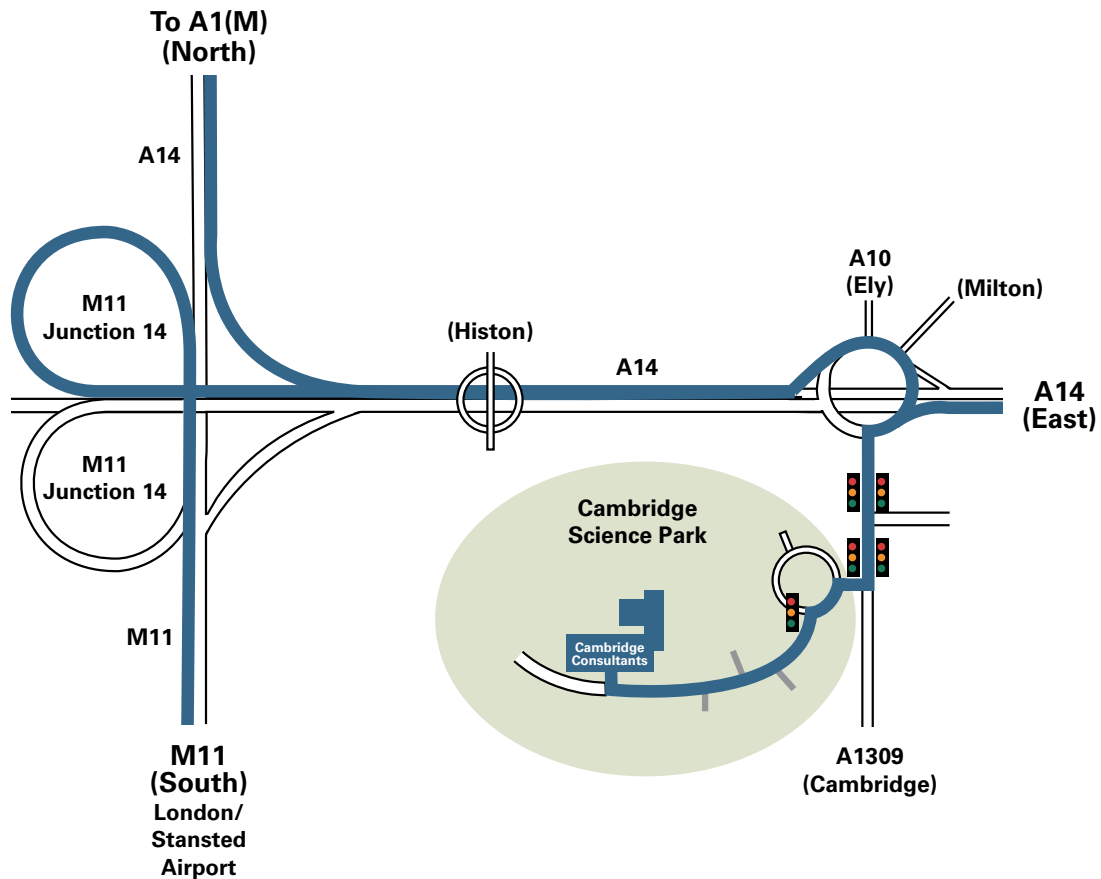

Directions to the Cambridge UK offices:

From north, south or west of Cambridge:

- Follow the A14, direction Newmarket.
- Turn off at the A10 Ely junction and follow the signs for Cambridge.
- At the second traffic lights, turn right into the Science Park.
- Turn left at the roundabout. Cambridge Consultants is on the right.

From east of Cambridge:

- Follow the A14, direction Cambridge.
- Turn off at the A10 Ely junction and follow the signs for Cambridge.
- At the second traffic lights, turn right into the Science Park.
- Turn left at the roundabout. Cambridge Consultants is on the right.